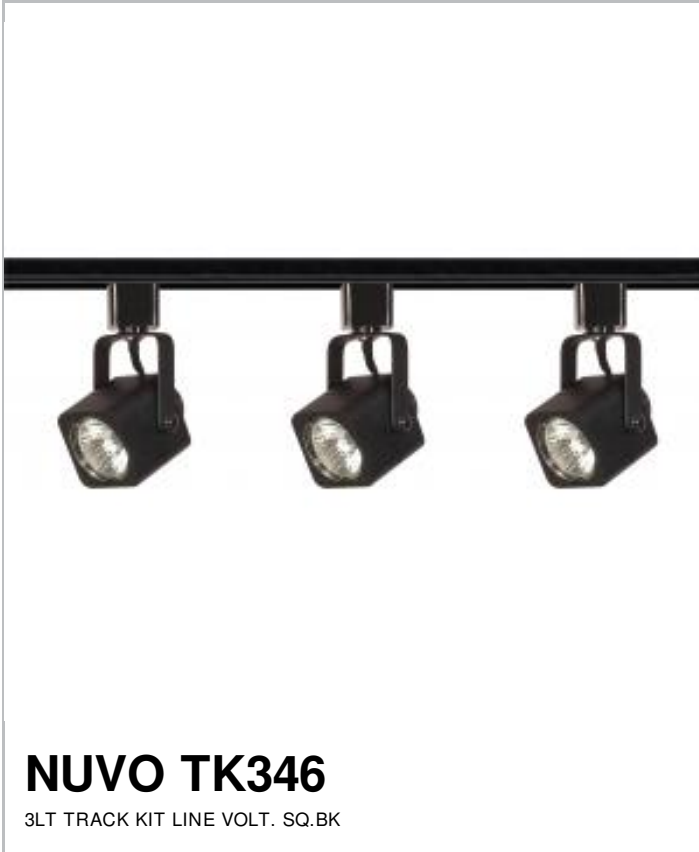

Project Name

Location

Prepared By

Notes

[www] 10-26-2020 00:06:12

General

Status	Active
Finish	Black
Base	Bi Pin GU10
Length (in.)	48.00
Width (in.)	3.50
Height (in.)	1.50
Dimmable	Lamp Dependent
Technology	Halogen
Indoor or Outdoor Fixture	Indoor

Dimensions

Extension (in.)	3.50
Weight (lb.)	4.90

Compliance

Safety Listing	UL - Listed
UL Application	Track
Energy Star	No
CA Prop 65	Lead
RoHS Compliant	Yes

Additional Information

Includes	(1) Four foot track, (3) Track lighting heads, (1) Floating power feed canopy kit, All necessary mounting hardware
Warranty	1 Year Limited - Fixtures