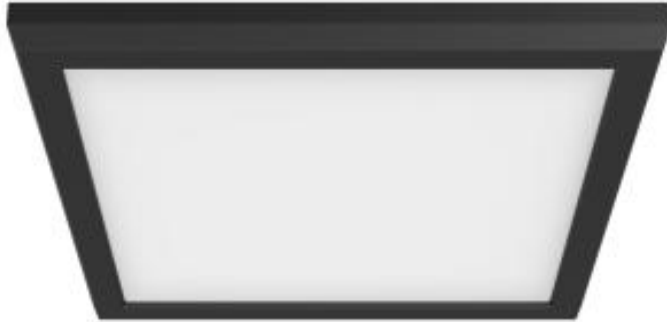

## NUVO 62-1725

BLINK 13W LED 9" SQ BLACK

### General

Status	Active
Fixture Type	Flush Mount
Finish	Black
Wattage	13W
Lumen Output	1032L-1150L
CCT (Kelvin)	2700K/3000K/3500K/4000K/5000K
Indoor or Outdoor Fixture	Indoor

### Specifications

Technology	LED
Color Temperature	Warm White to Natural Light
CRI	90
Voltage	120V
Beam Angle	100
Rated Hours	50000
Operating Temperature	-20C (-4F) to +40C (+104F)
Dimmable	Yes-Dimmable
Dimming Note	120V only
Lens Material	Poly methyl methacrylate (PMMA)
Surge Protection	Built-in surge protection - 2.5KV
Weight (lb.)	1.46
Material	Die-cast Aluminum