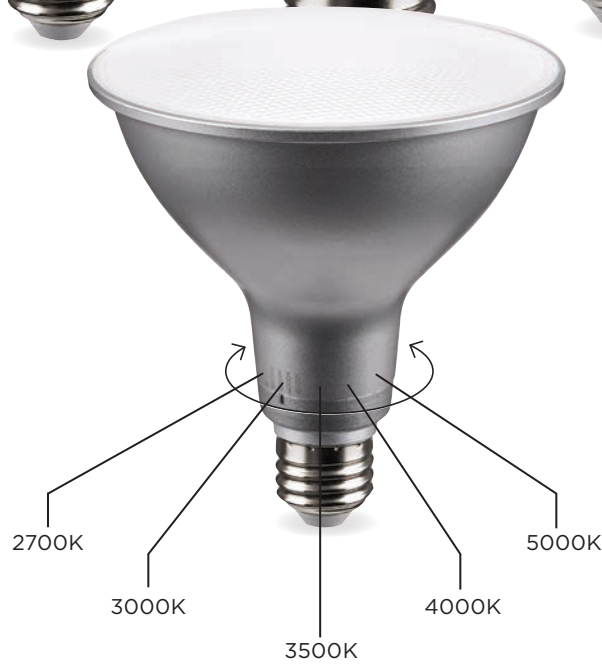

LED PAR LAMPS

CCT SELECTABLE

5 CCT SELECTABLE
WITH UNIQUE COLOR
SELECTION DIAL

AVAILABLE IN THREE
BEAM ANGLE OPTIONS

RATED FOR USE IN
ENCLOSED FIXTURES

WET LOCATION RATED
FOR USE INDOORS
AND OUTDOORS

SATCO|NUVO's LED PAR Lamps are the perfect solution for recessed and flood lighting. Offered in PAR20, PAR30, PAR30 Long Neck, and PAR38, choose 25°, 40° or 60° beam angles for the best illumination for your application. All models include a unique dial for the choice between 2700K/3000K/3500K/4000K/5000K color temperatures to create different ambient indoor or outdoor environments.

GENERAL SPECIFICATIONS

Input Voltage, Frequency: 120V,60Hz
Dimmable
Efficacy: up to 90 LPW
CRI: 90
CCT: 2700K/3000K/3500K/4000K/5000K

Functional Life (L70): 25,000 Hours
Location Rating: Wet
Ambient Operating Temperature: -20°C (-4°F) to +40°C (+104°F)
Rated for Enclosed Fixtures
Construction: Silver Polycarbonate
Lens: Clear Polycarbonate

ITEM SPECIFICATIONS / ORDER INFO

Item	Lumens	Wattage	Input Current	Beam Angle	CBCP (cd)	UPC	Master Pack
PAR20							
S11580	500	5.5W	0.078A	25°	1,255	045923115806	24
S11581	500	5.5W	0.078A	40°	884	045923115813	24
PAR30							
S11582	1,000	11W	0.117A	25°	2,910	045923115820	12
S11583	1,000	11W	0.117A	40°	1,315	045923115837	12
S11584	1,000	11W	0.117A	60°	834	045923115844	12
PAR30LN							
S11585	1,000	11W	0.117A	25°	2,910	045923115851	12
S11586	1,000	11W	0.117A	40°	1,315	045923115868	12
S11587	1,000	11W	0.117A	60°	834	045923115875	12
PAR38							
S11588	1,200	13.3W	0.180A	25°	3,700	045923115882	12
S11589	1,200	13.3W	0.180A	40°	2,160	045923115899	12
S11590	1,200	13.3W	0.180A	60°	1,000	045923115905	12
S11591	1,400	15.5W	0.208A	40°	1,758	045923115912	12

DIMENSIONS

Item	MOL	MOD	Weight (Lbs)
PAR20	3.19"	2.48"	0.10
PAR30	3.62"	3.74"	0.24
PAR30LN	4.65"	3.74"	0.24
PAR38	5.12"	4.76"	0.34

ENERGY SAVINGS

Item	LED Wattage	Fluorescent Replacement Wattage	Incandescent Replacement Wattage
PAR20	5.5W	11W	50W
PAR30	11W	15W	75W
PAR38	13.3W	23W	90W
PAR38	15.5W	25W	120W