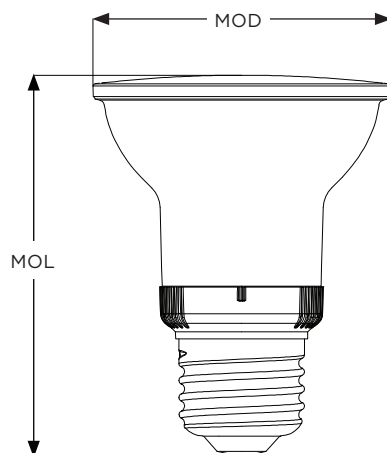

LED PAR LAMPS

CCT SELECTABLE

5 CCT SELECTABLE
WITH UNIQUE COLOR
SELECTION DIAL

AVAILABLE IN THREE
BEAM ANGLE OPTIONS

RATED FOR USE IN
ENCLOSED FIXTURES

WET LOCATION RATED
FOR USE INDOORS
AND OUTDOORS

SATCO|NUVO's LED PAR Lamps are the perfect solution for recessed and flood lighting. Offered in PAR20, PAR30, PAR30 Long Neck, and PAR38, choose 25°, 40° or 60° beam angles for the best illumination for your application. All models include a unique dial for the choice between 2700K/3000K/3500K/4000K/5000K color temperatures to create different ambient indoor or outdoor environments.

GENERAL SPECIFICATIONS

Input Voltage, Frequency: 120V,60Hz
Dimmable
Efficacy: up to 90 LPW
CRI: 90
CCT: 2700K/3000K/3500K/4000K/5000K

Functional Life (L70): 25,000 Hours
Location Rating: Wet
Ambient Operating Temperature: -20°C (-4°F) to +40°C (+104°F)
Rated for Enclosed Fixtures
Construction: Silver Polycarbonate
Lens: Clear Polycarbonate

ITEM SPECIFICATIONS / ORDER INFO

Item	Lumens	Wattage	Input Current	Beam Angle	CBCP (cd)	UPC	Master Pack
PAR20							
S11580	500	5.5W	0.078A	25°	1,255	045923115806	24
S11581	500	5.5W	0.078A	40°	884	045923115813	24
PAR30							
S11582	1,000	11W	0.117A	25°	2,910	045923115820	12
S11583	1,000	11W	0.117A	40°	1,315	045923115837	12
S11584	1,000	11W	0.117A	60°	834	045923115844	12
PAR30LN							
S11585	1,000	11W	0.117A	25°	2,910	045923115851	12
S11586	1,000	11W	0.117A	40°	1,315	045923115868	12
S11587	1,000	11W	0.117A	60°	834	045923115875	12
PAR38							
S11588	1,200	13.3W	0.180A	25°	3,700	045923115882	12
S11589	1,200	13.3W	0.180A	40°	2,160	045923115899	12
S11590	1,200	13.3W	0.180A	60°	1,000	045923115905	12
S11591	1,400	15.5W	0.208A	40°	1,758	045923115912	12

DIMENSIONS

Item	MOL	MOD	Weight (Lbs)
PAR20	3.19"	2.48"	0.10
PAR30	3.62"	3.74"	0.24
PAR30LN	4.65"	3.74"	0.24
PAR38	5.12"	4.76"	0.34

ENERGY SAVINGS

Item	LED Wattage	Fluorescent Replacement Wattage	Incandescent Replacement Wattage
PAR20	5.5W	11W	50W
PAR30	11W	15W	75W
PAR38	13.3W	23W	90W
PAR38	15.5W	25W	120W