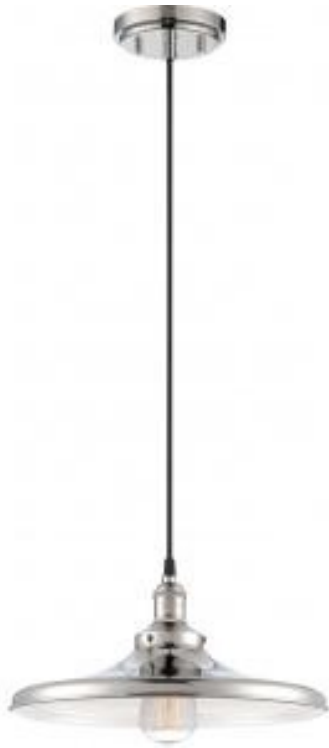

Project Name

Location

Prepared By

NUVO 60-5406

1 LT VINTAGE PENDANT

Notes

(www) 01-28-2023 09:30:17

General

Status	Active
Collection	Vintage
Finish	Polished Nickel
Style	Transitional
Number of Lamps	1
Height (in.)	6.75
Width (in.)	14
Indoor or Outdoor Fixture	Indoor

Specifications

Base	Medium
Bulb Type	Incandescent
Max Wattage	100W
Voltage	120V
Bulb Included	Yes
Dimmable	Lamp Dependent
Dimming Note	Dimming requirements and compatible dimmers are dependent on the light bulb(s) used
Replacement Bulb	S2413
Glass Description	Not Applicable
Weight (lb.)	4.17
Sloped Ceiling	Yes
Fixture Type	Pendant
Fixture Material	Glass / Metal

Dimensions

Back Plate or Canopy Height (in.)	0.94
Back Plate or Canopy Diameter (in.)	4.92

Compliance

Safety Listing	cULus
Location Rating	Dry
UL Application	Ceiling
Energy Star	No
DLC Approved	No
California Status	Lawful for sale in California
Title 20 / 24 Status	Lawful for sale
California Prop 65	Lead
RoHS Compliant	Yes

Additional Information

Includes	(1) 12 foot cord; (1) 40W ST19 Medium Base Incandescent Lamp
Warranty	1 Year Limited - Fixtures