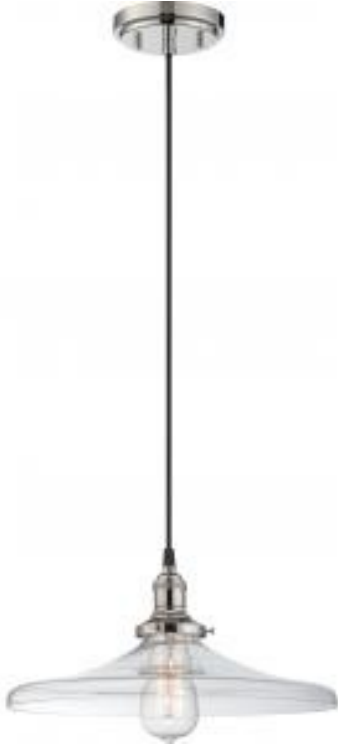

Project Name

Location

Prepared By

NUVO 60-5407

1 LT VINTAGE PENDANT

Notes

(www) 02-12-2023 09:00:49

General

Status	Active
Collection	Vintage
Finish	Polished Nickel
Style	Transitional
Number of Lamps	1
Height (in.)	6.75
Width (in.)	14
Indoor or Outdoor Fixture	Indoor

Specifications

Base	Medium
Bulb Type	Incandescent
Max Wattage	100W
Voltage	120V
Bulb Included	Yes
Dimmable	Lamp Dependent
Dimming Note	Dimming requirements and compatible dimmers are dependent on the light bulb(s) used
Replacement Bulb	S2413
Glass Description	Clear
Weight (lb.)	4.56
Sloped Ceiling	Yes
Fixture Type	Pendant
Fixture Material	Glass / Metal

Dimensions

Back Plate or Canopy Height (in.)	0.94
Back Plate or Canopy Diameter (in.)	4.92

Compliance

Safety Listing	cULus
Location Rating	Dry
UL Application	Ceiling
Energy Star	No
DLC Approved	No
California Status	Lawful for sale in California
Title 20 / 24 Status	Lawful for sale
California Prop 65	Lead
RoHS Compliant	Yes

Additional Information

Includes	(1) 12 foot cord; (1) 40W ST19 Medium Base Incandescent Lamp
Warranty	1 Year Limited - Fixtures