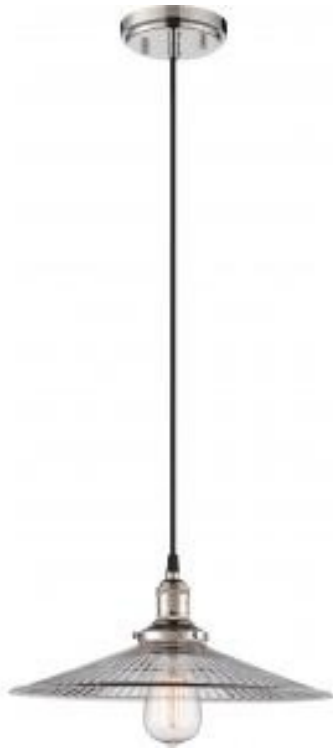

Project Name

Location

Prepared By

NUVO 60-5416

1 LT VINTAGE PENDANT

Notes

(www) 02-24-2023 09:33:39

General

Status	Active
Collection	Vintage
Finish	Polished Nickel
Style	Transitional
Number of Lamps	1
Height (in.)	6
Width (in.)	14
Indoor or Outdoor Fixture	Indoor

Specifications

Base	Medium
Bulb Type	Incandescent
Max Wattage	100W
Voltage	120V
Bulb Included	Yes
Dimmable	Lamp Dependent
Dimming Note	Dimming requirements and compatible dimmers are dependent on the light bulb(s) used
Replacement Bulb	S2413
Glass Description	Clear Ribbed
Weight (lb.)	4.74
Sloped Ceiling	Yes
Fixture Type	Pendant
Fixture Material	Glass / Metal

Dimensions

Back Plate or Canopy Height (in.)	0.94
Back Plate or Canopy Diameter (in.)	4.92

Compliance

Safety Listing	cULus
Location Rating	Dry
UL Application	Ceiling
Energy Star	No
DLC Approved	No
California Status	Lawful for sale in California
Title 20 / 24 Status	Lawful for sale
California Prop 65	Lead
RoHS Compliant	Yes

Additional Information

Includes	(1) 12 foot cord; (1) 40W ST19 Medium Base Incandescent Lamp
Warranty	1 Year Limited - Fixtures