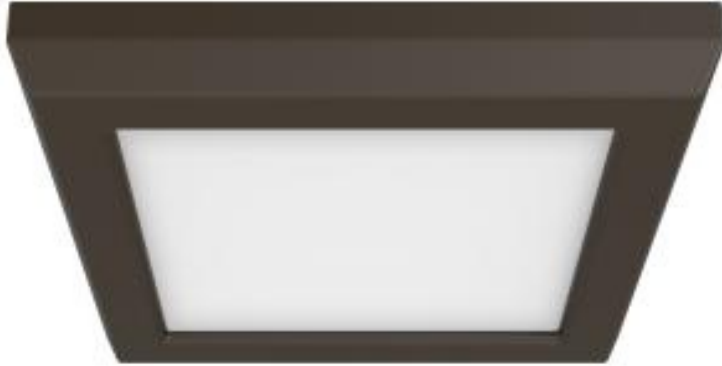

## NUVO 62-1706

BLINK 9W LED 5" SQ BRONZE

### General

Status	Active
Fixture Type	Flush Mount
Finish	Bronze
Wattage	9W
Lumen Output	600L-680L
CCT (Kelvin)	2700K/3000K/3500K/4000K/5000K
Indoor or Outdoor Fixture	Indoor