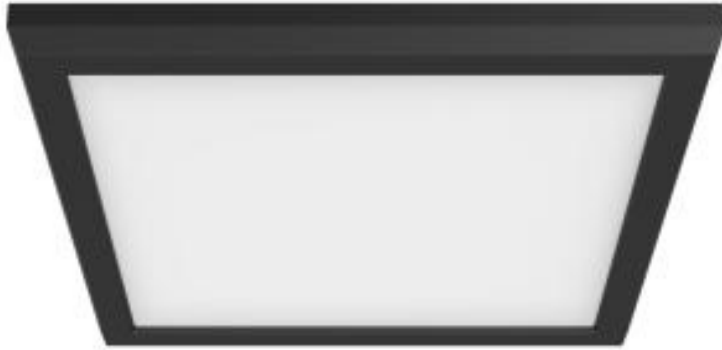

Project Name

Location

Prepared By

NUVO 62-1725

BLINK 13W LED 9" SQ BLACK

Notes

[\[www\] 02-12-2023 09:00:49](#)

General

Status	Active
Fixture Type	Flush Mount
Finish	Black
Wattage	13W
Lumen Output	1032L-1150L
CCT (Kelvin)	2700K/3000K/3500K/4000K/5000K
Indoor or Outdoor Fixture	Indoor

Specifications

Technology	LED
Color Temperature	Warm White to Natural Light
CRI	90
Voltage	120V
Beam Angle	100
Rated Hours	50000
Operating Temperature	-20C (-4F) to +40C (+104F)
Dimmable	Yes-Dimmable
Dimming Note	120V only
Lens Material	Poly methyl methacrylate (PMMA)
Surge Protection	Built-in surge protection - 2.5KV
Weight (lb.)	1.46
Material	Die-Cast Aluminum