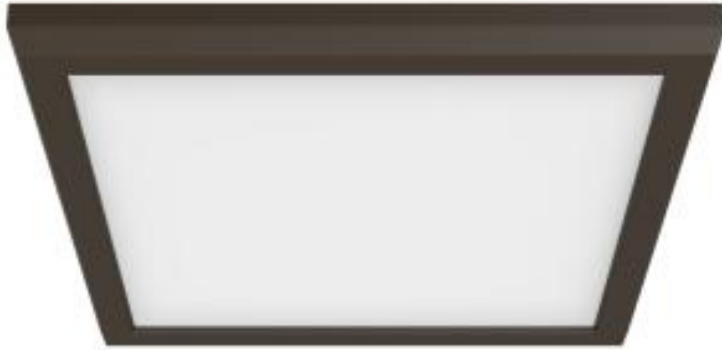

Project Name

Location

Prepared By

NUVO 62-1726

BLINK 13W LED 9" SQ BRONZE

Notes

[www] 02-03-2023 09:40:39

General

Status	Active
Fixture Type	Flush Mount
Finish	Bronze
Wattage	13W
Lumen Output	1032L-1150L
CCT (Kelvin)	2700K/3000K/3500K/4000K/5000K
Indoor or Outdoor Fixture	Indoor

Specifications

Technology	LED
Color Temperature	Warm White to Natural Light
CRI	90
Voltage	120V
Beam Angle	100
Rated Hours	50000
Operating Temperature	-20C (-4F) to +40C (+104F)
Dimmable	Yes-Dimmable
Dimming Note	120V only
Lens Material	Poly methyl methacrylate (PMMA)
Surge Protection	Built-in surge protection - 2.5KV
Weight (lb.)	1.46
Material	Die-Cast Aluminum