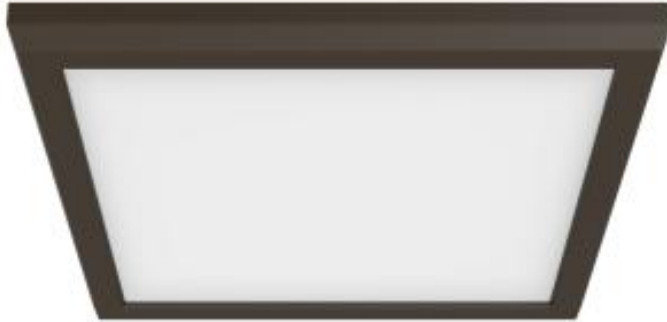

Project Name

Location

Prepared By

NUVO 62-1726

BLINK 13W LED 9" SQ BRONZE

Notes

[www] 01-15-2024 02:40:00

General

Status	Active
Fixture Type	Flush Mount
Finish	Bronze
Wattage	13W
Lumen Output	1032L-1150L
CCT (Kelvin)	2700K/3000K/3500K/4000K/5000K
Indoor or Outdoor Fixture	Indoor

Specifications

Technology	LED
Color Temperature	Warm White to Natural Light
CRI	90
Voltage	120V
Beam Angle	100
Rated Hours	50000
Operating Temperature	-20C (-4F) to +40C (+104F)
Dimmable	Yes-Dimmable
Dimming Note	120V only
Lens Material	Poly methyl methacrylate (PMMA)
Surge Protection	Built-in surge protection - 2.5KV
Weight (lb.)	1.46
Material	Die-cast Aluminum