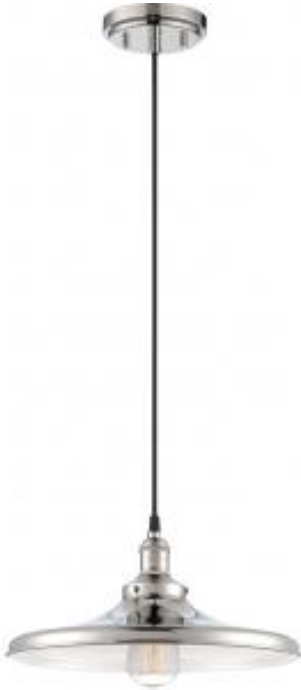

## NUVO 60-5406

1 LT VINTAGE PENDANT

### General

Status	Active
Collection	Vintage
Finish	Polished Nickel
Style	Transitional
Number of Lamps	1
Height (in.)	6.75
Width (in.)	14
Indoor or Outdoor Fixture	Indoor

### Specifications

Base	Medium
Bulb Type	Incandescent
Max Wattage	100W
Voltage	120V
Bulb Included	Yes
Replacement Bulb	S2413
Glass Description	Not Applicable
Weight (lb.)	4.17
Sloped Ceiling	Yes
Fixture Type	Pendant
Fixture Material	Glass / Metal

### Dimensions

Back Plate or Canopy Height (in.)	0.94
Back Plate or Canopy Diameter (in.)	4.92