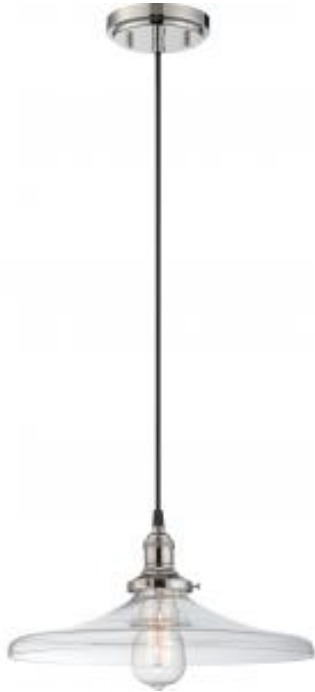

Project Name

Location

Prepared By

NUVO 60-5407

1 LT VINTAGE PENDANT

Notes

[www] 11-20-2023 01:02:44

General

Status	Active
Collection	Vintage
Finish	Polished Nickel
Style	Transitional
Number of Lamps	1
Height (in.)	6.75
Width (in.)	14
Indoor or Outdoor Fixture	Indoor

Specifications

Base	Medium
Bulb Type	Incandescent
Max Wattage	100W
Voltage	120V
Bulb Included	Yes
Replacement Bulb	S2413
Glass Description	Clear
Weight (lb.)	4.56
Sloped Ceiling	Yes
Fixture Type	Pendant
Fixture Material	Glass / Metal

Dimensions

Back Plate or Canopy Height (in.)	0.94
Back Plate or Canopy Diameter (in.)	4.92

Compliance

Safety Listing	cULus
Location Rating	Dry
UL Application	Ceiling
Energy Star	No
DLC Approved	No
CA T20 / T24 Rationale	T20 Exempt - Fixtures Not Regulated
California Status	Lawful for sale in California
Title 20 / 24 Status	Lawful for sale
California Prop 65	Lead
RoHS Compliant	Yes

Additional Information

Includes	(1) 12 foot cord; (1) 40W ST19 Medium Base Incandescent Lamp
Warranty	1 Year Limited - Fixtures