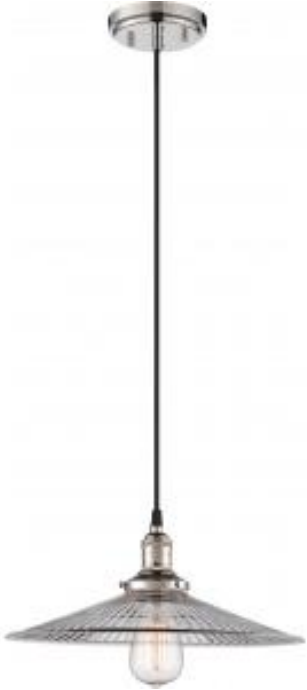

Project Name

Location

Prepared By

NUVO 60-5416

1 LT VINTAGE PENDANT

Notes

[www] 01-15-2024 02:40:04

General

Status	Active
Collection	Vintage
Finish	Polished Nickel
Style	Transitional
Number of Lamps	1
Height (in.)	6
Width (in.)	14
Indoor or Outdoor Fixture	Indoor

Specifications

Base	Medium
Bulb Type	Incandescent
Max Wattage	100W
Voltage	120V
Bulb Included	Yes
Replacement Bulb	S2413
Glass Description	Clear Ribbed
Weight (lb.)	4.74
Sloped Ceiling	Yes
Fixture Type	Pendant
Fixture Material	Glass / Metal

Dimensions

Back Plate or Canopy Height (in.)	0.94
Back Plate or Canopy Diameter (in.)	4.92

Compliance

Safety Listing	cULus
Location Rating	Dry
UL Application	Ceiling
Energy Star	No
DLC Approved	No
CA T20 / T24 Rationale	T20 Exempt - Fixtures Not Regulated
California Status	Lawful for sale in California
Title 20 / 24 Status	Lawful for sale
California Prop 65	Lead
RoHS Compliant	Yes

Additional Information

Includes	(1) 12 foot cord; (1) 40W ST19 Medium Base Incandescent Lamp
Warranty	1 Year Limited - Fixtures