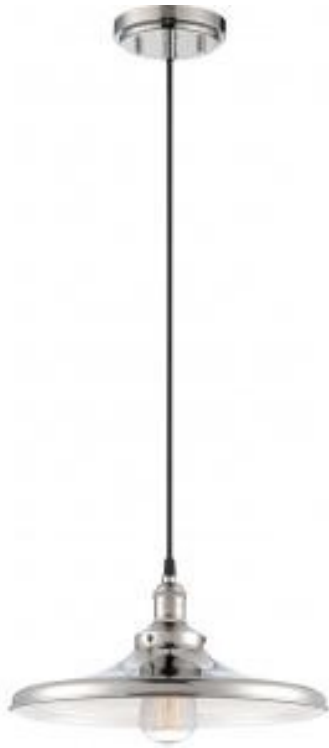

## NUVO 60-5406

1 LT VINTAGE PENDANT

### General

Status	Active
Collection	Vintage
Finish	Polished Nickel
Style	Transitional
Number of Lamps	1
Height (in.)	6.75
Width (in.)	14
Indoor or Outdoor Fixture	Indoor

### Specifications

Base	Medium
Bulb Type	Incandescent
Max Wattage	100W
Voltage	120V
Bulb Included	Yes
Dimmable	Lamp Dependent
Dimming Note	Dimming requirements and compatible dimmers are dependent on the light bulb(s) used
Replacement Bulb	S2413
Glass Description	Not Applicable
Weight (lb.)	4.17
Sloped Ceiling	Yes
Fixture Type	Pendant
Fixture Material	Glass / Metal

### Dimensions

Back Plate or Canopy Height (in.)	0.94
Back Plate or Canopy Diameter (in.)	4.92