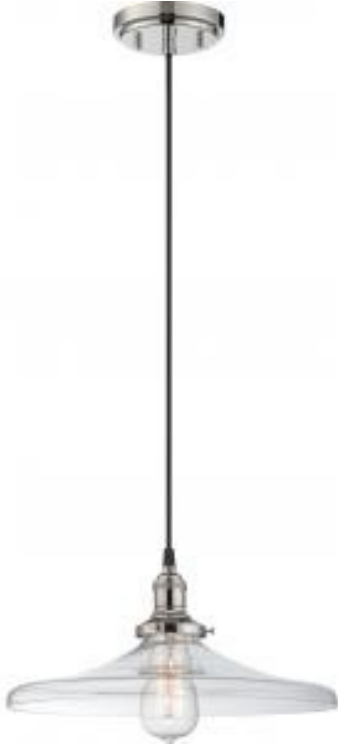

Project Name

Location

Prepared By

NUVO 60-5407

1 LT VINTAGE PENDANT

Notes

(www) 03-28-2023 09:13:07

General

Status	Active
Collection	Vintage
Finish	Polished Nickel
Style	Transitional
Number of Lamps	1
Height (in.)	6.75
Width (in.)	14
Indoor or Outdoor Fixture	Indoor

Specifications

Base	Medium
Bulb Type	Incandescent
Max Wattage	100W
Voltage	120V
Bulb Included	Yes
Dimmable	Lamp Dependent
Dimming Note	Dimming requirements and compatible dimmers are dependent on the light bulb(s) used
Replacement Bulb	S2413
Glass Description	Clear
Weight (lb.)	4.56
Sloped Ceiling	Yes
Fixture Type	Pendant
Fixture Material	Glass / Metal

Dimensions

Back Plate or Canopy Height (in.)	0.94
Back Plate or Canopy Diameter (in.)	4.92

Compliance

Safety Listing	cULus
Location Rating	Dry
UL Application	Ceiling
Energy Star	No
DLC Approved	No
California Status	Lawful for sale in California
Title 20 / 24 Status	Lawful for sale
California Prop 65	Lead
RoHS Compliant	Yes

Additional Information

Includes	(1) 12 foot cord; (1) 40W ST19 Medium Base Incandescent Lamp
Warranty	1 Year Limited - Fixtures