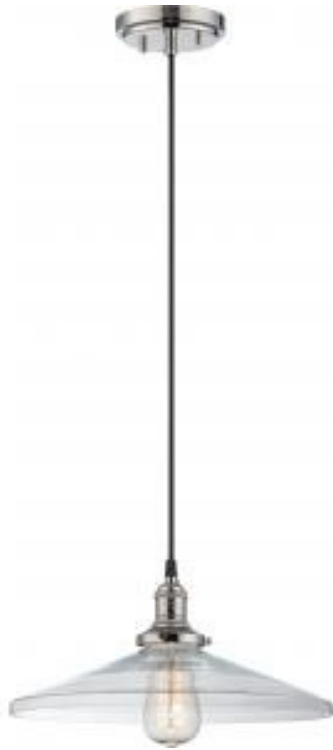

Project Name

Location

Prepared By

NUVO 60-5408

1 LT VINTAGE PENDANT

Notes

(www) 03-28-2023 09:13:07

General

Status	Active
Collection	Vintage
Finish	Polished Nickel
Style	Transitional
Number of Lamps	1
Height (in.)	6.38
Width (in.)	14
Indoor or Outdoor Fixture	Indoor

Specifications

Base	Medium
Bulb Type	Incandescent
Max Wattage	100W
Voltage	120V
Bulb Included	Yes
Dimmable	Lamp Dependent
Dimming Note	Dimming requirements and compatible dimmers are dependent on the light bulb(s) used
Replacement Bulb	S2413
Glass Description	Clear
Weight (lb.)	4.59
Sloped Ceiling	Yes
Fixture Type	Pendant
Fixture Material	Glass / Metal

Dimensions

Back Plate or Canopy Height (in.)	0.94
Back Plate or Canopy Diameter (in.)	4.92

Compliance

Safety Listing	cULus
Location Rating	Dry
UL Application	Ceiling
Energy Star	No
DLC Approved	No
California Status	Lawful for sale in California
Title 20 / 24 Status	Lawful for sale
California Prop 65	Lead
RoHS Compliant	Yes

Additional Information

Includes	(1) 12 foot cord; (1) 40W ST19 Medium Base Incandescent Lamp
Warranty	1 Year Limited - Fixtures