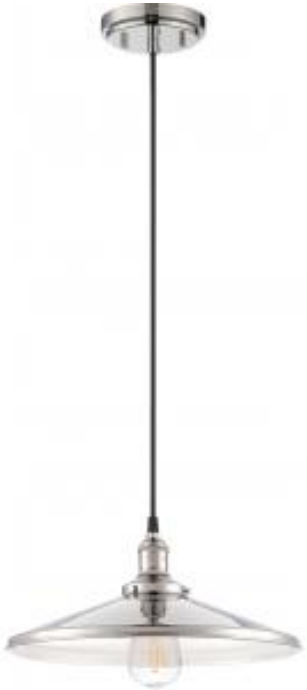

Project Name

Location

Prepared By

NUVO 60-5409

1 LT VINTAGE PENDANT

Notes

[www] 01-15-2024 02:40:04

General

Status	Active
Collection	Vintage
Finish	Polished Nickel
Style	Transitional
Number of Lamps	1
Height (in.)	6.5
Width (in.)	14
Indoor or Outdoor Fixture	Indoor

Specifications

Base	Medium
Bulb Type	Incandescent
Max Wattage	100W
Voltage	120V
Bulb Included	Yes
Replacement Bulb	S2413
Glass Description	Not Applicable
Weight (lb.)	4.17
Sloped Ceiling	Yes
Fixture Type	Pendant
Fixture Material	Glass / Metal

Dimensions

Back Plate or Canopy Height (in.)	0.94
Back Plate or Canopy Diameter (in.)	4.92

Compliance

Safety Listing	cULus
Location Rating	Dry
UL Application	Ceiling
Energy Star	No
DLC Approved	No
CA T20 / T24 Rationale	T20 Exempt - Fixtures Not Regulated
California Status	Lawful for sale in California
Title 20 / 24 Status	Lawful for sale
California Prop 65	Lead
RoHS Compliant	Yes

Additional Information

Includes	(1) 12 foot cord; (1) 40W ST19 Medium Base Incandescent Lamp
Warranty	1 Year Limited - Fixtures