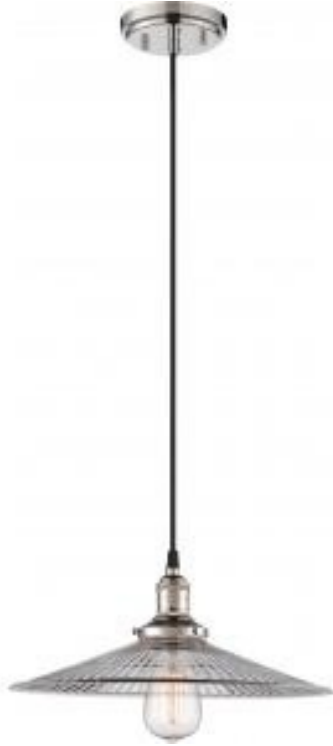

Project Name

Location

Prepared By

NUVO 60-5416

1 LT VINTAGE PENDANT

Notes

(www) 03-28-2023 09:13:25

General

Status	Active
Collection	Vintage
Finish	Polished Nickel
Style	Transitional
Number of Lamps	1
Height (in.)	6
Width (in.)	14
Indoor or Outdoor Fixture	Indoor

Specifications

Base	Medium
Bulb Type	Incandescent
Max Wattage	100W
Voltage	120V
Bulb Included	Yes
Dimmable	Lamp Dependent
Dimming Note	Dimming requirements and compatible dimmers are dependent on the light bulb(s) used
Replacement Bulb	S2413
Glass Description	Clear Ribbed
Weight (lb.)	4.74
Sloped Ceiling	Yes
Fixture Type	Pendant
Fixture Material	Glass / Metal

Dimensions

Back Plate or Canopy Height (in.)	0.94
Back Plate or Canopy Diameter (in.)	4.92

Compliance

Safety Listing	cULus
Location Rating	Dry
UL Application	Ceiling
Energy Star	No
DLC Approved	No
California Status	Lawful for sale in California
Title 20 / 24 Status	Lawful for sale
California Prop 65	Lead
RoHS Compliant	Yes

Additional Information

Includes	(1) 12 foot cord; (1) 40W ST19 Medium Base Incandescent Lamp
Warranty	1 Year Limited - Fixtures