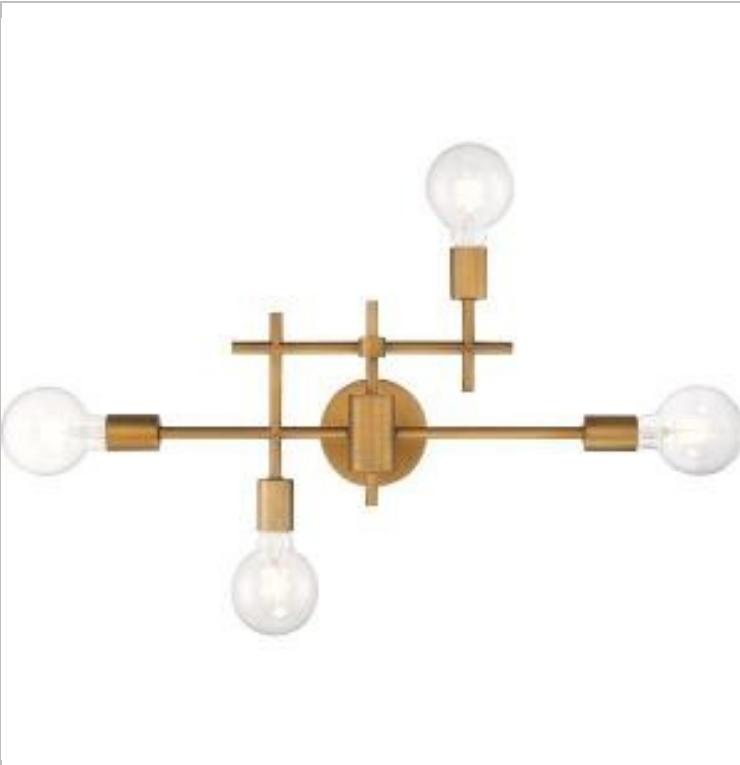

Project Name

Location

Prepared By

NUVO 60-6871

DELPHI 4 LIGHT VANITY

Notes

[www] 03-28-2023 09:13:07

General

Status	Active
Collection	Delphi
Finish	Aged Gold
Style	Contemporary
Number of Lamps	4
Height (in.)	13.25
Width (in.)	22.5
Extension (in.)	6
Indoor or Outdoor Fixture	Indoor

Specifications

Base	Medium
Bulb Type	Lamp Dependent
Max Wattage	60W
Voltage	120V
Bulb Included	No
Dimmable	Lamp Dependent
Dimming Note	Dimming requirements and compatible dimmers are dependent on the light bulb(s) used
Weight (lb.)	1.06
Up/Down Installation	Universal
Fixture Type	Vanity
Fixture Material	Brass

Dimensions

Back Plate or Canopy Diameter (in.)	4.75
-------------------------------------	------

Compliance

Safety Listing	cETLus
Location Rating	Damp
UL Application	Wall
Energy Star	No
DLC Approved	No
ADA Compliant	No
California Status	Lawful for sale in California
Title 20 / 24 Status	Lawful for sale
California Prop 65	Lead
RoHS Compliant	Yes