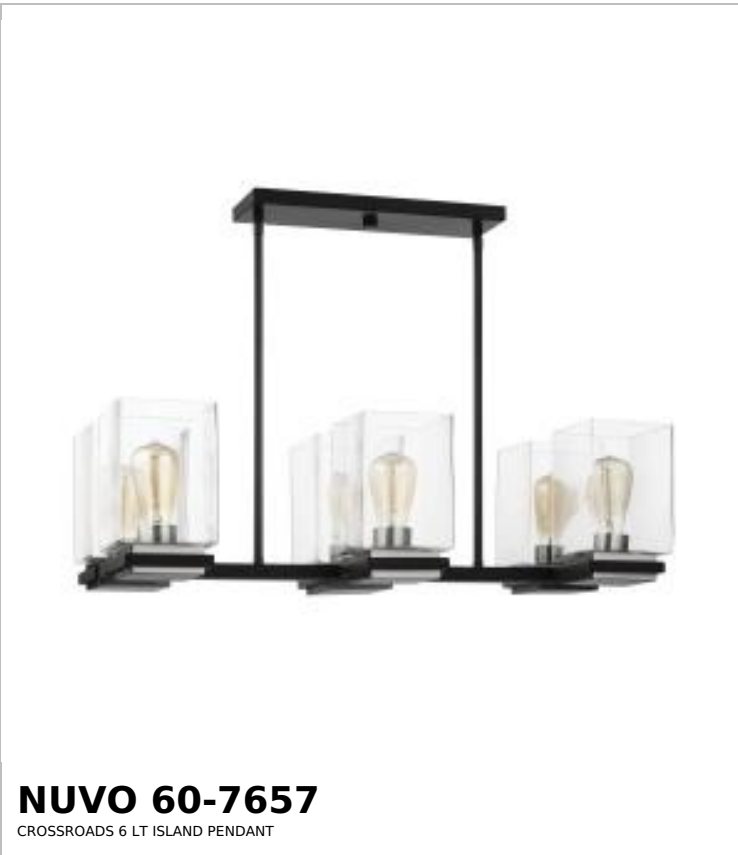

Project Name

Location

Prepared By

NUVO 60-7657

CROSSROADS 6 LT ISLAND PENDANT

Notes

[www] 03-31-2023 09:32:29

General

Status	Discontinued
Collection	Crossroads
Finish	Matte Black
Style	Contemporary
Number of Lamps	6
Height (in.)	8.63
Width (in.)	12.5
Length (in.)	30.75
Indoor or Outdoor Fixture	Indoor

Specifications

Base	Medium
Bulb Type	Lamp Dependent
Max Wattage	60W
Voltage	120V
Bulb Included	No
Dimmable	Lamp Dependent
Dimming Note	Dimming requirements and compatible dimmers are dependent on the light bulb(s) used
Glass Description	Clear
Weight (lb.)	20.9
Sloped Ceiling	Yes
Fixture Type	Island Pendant
Fixture Material	Steel / Glass

Dimensions

Back Plate or Canopy Length (in.)	14.57
Back Plate or Canopy Width (in.)	4.5
Back Plate or Canopy Height (in.)	0.79
Stem Length	36 in.

Compliance

Safety Listing	cETLus
Location Rating	Dry
Energy Star	No
DLC Approved	No
NSF Approved	No
California Status	Lawful for sale in California
Title 20 / 24 Status	Lawful for sale
California Prop 65	Lead
RoHS Compliant	No
FCC Compliant	No