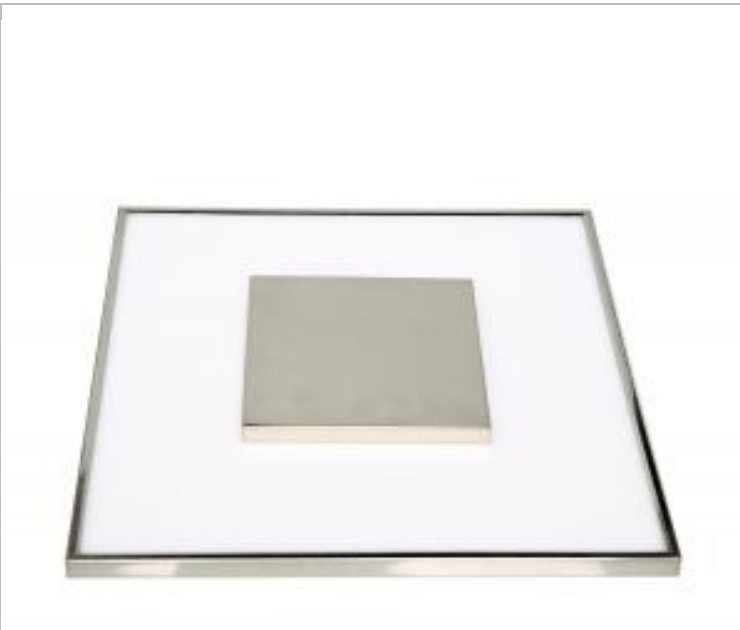

## NUVO 62-1522

BLINK LUXE 13" SQUARE

### Specifications

Technology	LED
Color Temperature	Warm White
CRI	90+
Voltage	120V-277V
Beam Angle	110
Rated Hours	50000
Operating Temperature	-17C (+1.4F) to +45C (+113F)
Dimmable	Yes-Dimmable
Photocell or Sensor	No Photocell
Lens Material	Polystyrene (PS)
Weight (lb.)	4.18
Material	Aluminum / Steel (SPCC) / Polystyrene (PS)