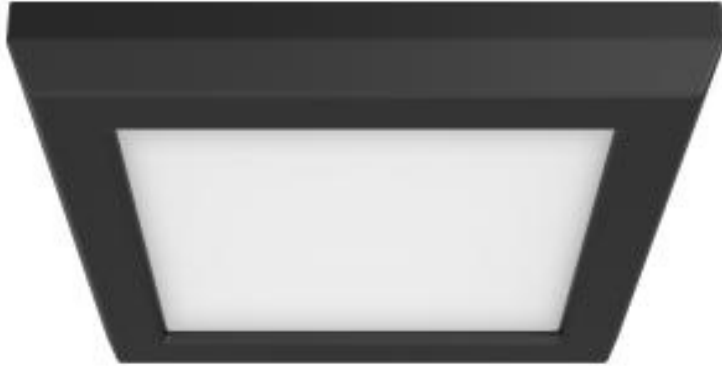

# NUVO 62-1705

BLINK 9W LED 5" SQ BLACK

### General

Status	Active
Fixture Type	Flush Mount
Finish	Black
Wattage	9W
Lumen Output	600L-680L
CCT (Kelvin)	2700K/3000K/3500K/4000K/5000K
Indoor or Outdoor Fixture	Indoor

### Specifications

Technology	LED
Color Temperature	Warm White to Natural Light
CRI	90+
Voltage	120V
Beam Angle	100
Rated Hours	50000
Operating Temperature	-20C (-4F) to +40C (+104F)
Dimmable	Yes-Dimmable
Dimming Note	120V only
Lens Material	Poly methyl methacrylate (PMMA)
Surge Protection	Built-in surge protection - 2.5KV
Weight (lb.)	0.69
Material	Die-Cast Aluminum