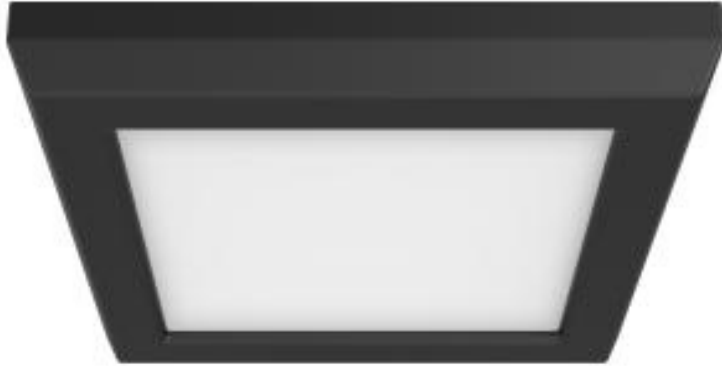

## NUVO 62-1705

BLINK 9W LED 5" SQ BLACK

### General

Status	Active
Fixture Type	Flush Mount
Finish	Black
Wattage	9W
Lumen Output	600L-680L
CCT (Kelvin)	2700K/3000K/3500K/4000K/5000K
Indoor or Outdoor Fixture	Indoor