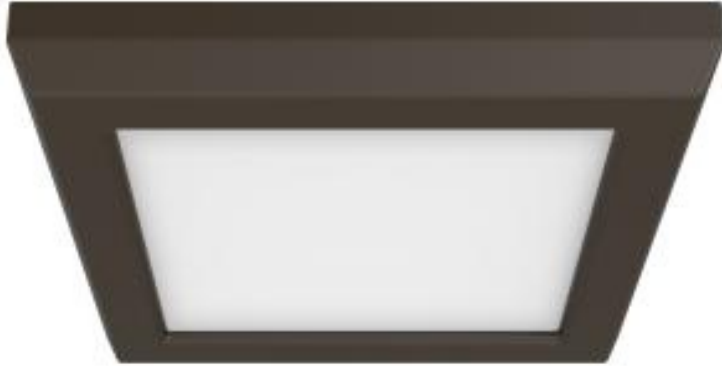

Project Name

Location

Prepared By

NUVO 62-1706

BLINK 9W LED 5" SQ BRONZE

Notes

(www) 18-12-2023 09:20:06

General

Status	Active
Fixture Type	Flush Mount
Finish	Bronze
Wattage	9W
Lumen Output	600L-680L
CCT (Kelvin)	2700K/3000K/3500K/4000K/5000K
Indoor or Outdoor Fixture	Indoor

Smart Product Info

IOT Enabled	No
Integrated Camera	No

Specifications

Technology	LED
Color Temperature	Warm White to Natural Light
CRI	90+
Voltage	120V
Beam Angle	100
Rated Hours	50000
Operating Temperature	-20C (-4F) to +40C (+104F)
Dimmable	Yes-Dimmable
Dimming Note	120V only
Lens Material	Poly methyl methacrylate (PMMA)
Surge Protection	Built-in surge protection - 2.5KV
Weight (lb.)	0.69
Material	Die-Cast Aluminum