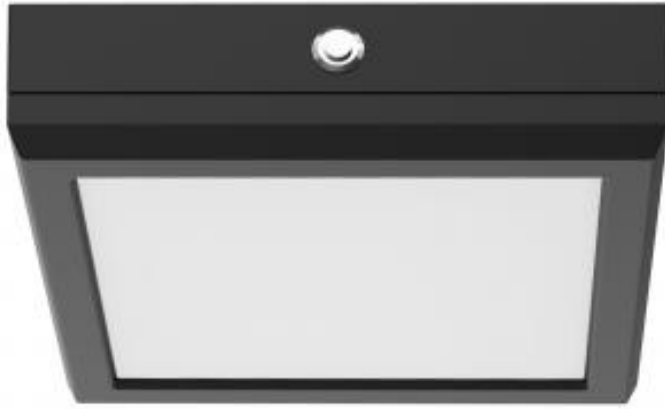

Project Name

Location

Prepared By

NUVO 62-1715-EM

7" SQ BLINK PRO EM BATT BACKUP

Notes

[www] 01-15-2024 02:40:05

General

Status	Active
Voltage	120V
Finish	Black
Safety Listing	cULus - Listed
Location Rating	Dry
Each UPC	045923561238

Physical

Finish Family	Black
Material	Die-Cast Aluminum

Additional Information

Additional Information	90 Minute Battery Runtime; 24 Hour Recharge Time; Fixture not included; Battery should be changed approximately every 2 years
Installation Notes	Compatible with 3 in. and 4 in. J-Box & Pancake
For Use With	62-1715
Warranty	5 Year Limited - Fixtures