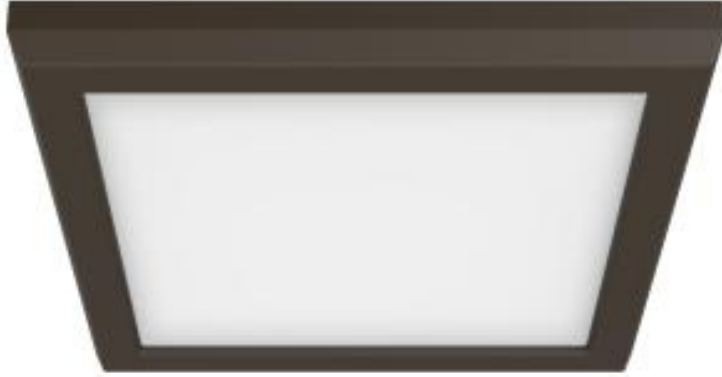

Project Name

Location

Prepared By

NUVO 62-1716

BLINK 11W LED 7" SQ BRONZE

Notes

(www) 18-17-2023 09:20:49

General

Status	Active
Fixture Type	Flush Mount
Finish	Bronze
Wattage	11W
Lumen Output	800L-850L
CCT (Kelvin)	2700K/3000K/3500K/4000K/5000K
Indoor or Outdoor Fixture	Indoor

Smart Product Info

IOT Enabled	No
Integrated Camera	No

Specifications

Technology	LED
Color Temperature	Warm White to Natural Light
CRI	90+
Voltage	120V
Beam Angle	100
Rated Hours	50000
Operating Temperature	-20C (-4F) to +40C (+104F)
Dimmable	Yes-Dimmable
Dimming Note	120V only
Lens Material	Poly methyl methacrylate (PMMA)
Surge Protection	Built-in surge protection - 2.5KV
Weight (lb.)	1.04
Material	Die-Cast Aluminum