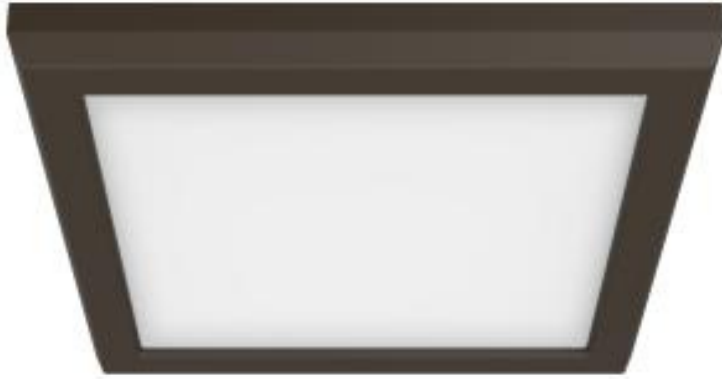

Project Name

Location

Prepared By

NUVO 62-1716

BLINK 11W LED 7" SQ BRONZE

Notes

(www) 18-17-2023 09:20:06

General

Status	Active
Fixture Type	Flush Mount
Finish	Bronze
Wattage	11W
Lumen Output	800L-850L
CCT (Kelvin)	2700K/3000K/3500K/4000K/5000K
Indoor or Outdoor Fixture	Indoor

Smart Product Info

IOT Enabled	No
Integrated Camera	No

Specifications

Technology	LED
Color Temperature	Warm White to Natural Light
CRI	90+
Voltage	120V
Beam Angle	100
Rated Hours	50000
Operating Temperature	-20C (-4F) to +40C (+104F)
Dimmable	Yes-Dimmable
Dimming Note	120V only
Lens Material	Poly methyl methacrylate (PMMA)
Surge Protection	Built-in surge protection - 2.5KV
Weight (lb.)	1.04
Material	Die-Cast Aluminum