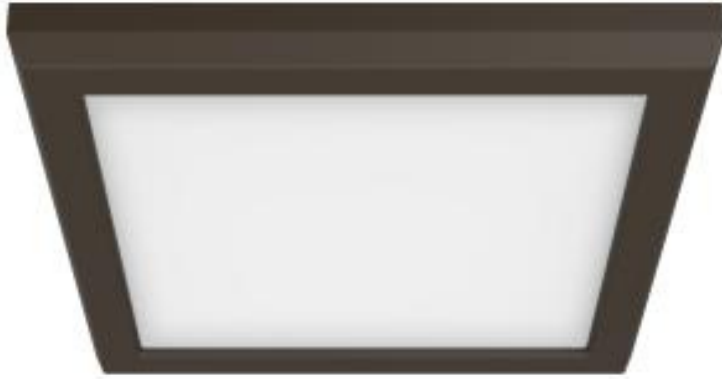

Project Name

Location

Prepared By

NUVO 62-1716

BLINK 11W LED 7" SQ BRONZE

Notes

[www] 03-28-2023 09:13:26

General

Status	Active
Fixture Type	Flush Mount
Finish	Bronze
Wattage	11W
Lumen Output	800L-850L
CCT (Kelvin)	2700K/3000K/3500K/4000K/5000K
Indoor or Outdoor Fixture	Indoor

Smart Product Info

IOT Enabled	No
-------------	----

Specifications

Technology	LED
Color Temperature	Warm White to Natural Light
CRI	90+
Voltage	120V
Beam Angle	100
Rated Hours	50000
Operating Temperature	-20C (-4F) to +40C (+104F)
Dimmable	Yes-Dimmable
Dimming Note	120V only
Lens Material	Poly methyl methacrylate (PMMA)
Surge Protection	Built-in surge protection - 2.5KV
Weight (lb.)	1.04
Material	Die-Cast Aluminum