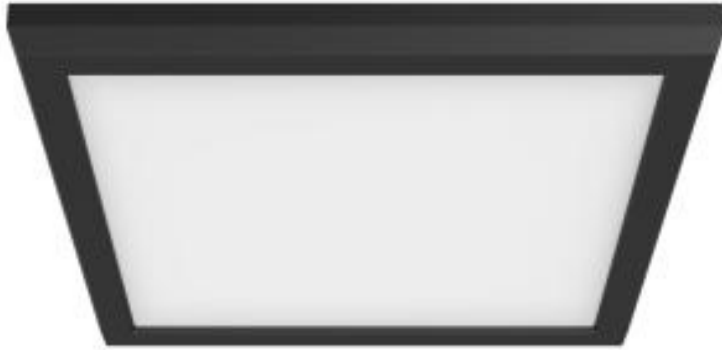

## NUVO 62-1725

BLINK 13W LED 9" SQ BLACK

### General

Status	Active
Fixture Type	Flush Mount
Finish	Black
Wattage	13W
Lumen Output	1032L-1150L
CCT (Kelvin)	2700K/3000K/3500K/4000K/5000K
Indoor or Outdoor Fixture	Indoor