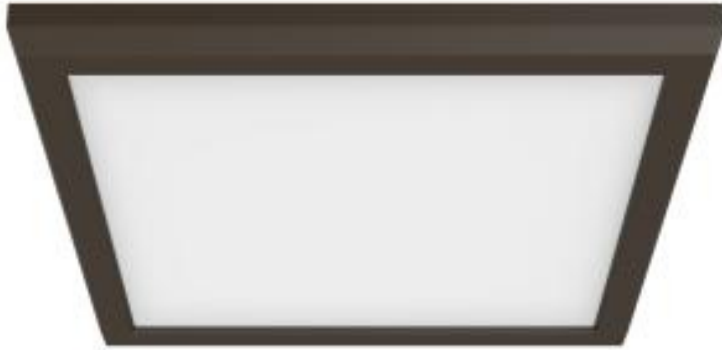

Project Name

Location

Prepared By

NUVO 62-1726

BLINK 13W LED 9" SQ BRONZE

Notes

[www] 04-02-2023 09:30:00

General

Status	Active
Fixture Type	Flush Mount
Finish	Bronze
Wattage	13W
Lumen Output	1032L-1150L
CCT (Kelvin)	2700K/3000K/3500K/4000K/5000K
Indoor or Outdoor Fixture	Indoor

Smart Product Info

IOT Enabled	No
-------------	----

Specifications

Technology	LED
Color Temperature	Warm White to Natural Light
CRI	90+
Voltage	120V
Beam Angle	100
Rated Hours	50000
Operating Temperature	-20C (-4F) to +40C (+104F)
Dimmable	Yes-Dimmable
Dimming Note	120V only
Lens Material	Poly methyl methacrylate (PMMA)
Surge Protection	Built-in surge protection - 2.5KV
Weight (lb.)	1.46
Material	Die-Cast Aluminum