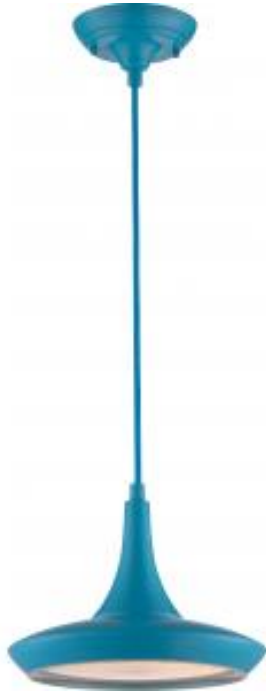

Project Name

Location

Prepared By

NUVO 62-444

FANTOM LED PENDNT W/RAYON WIRE

Notes

[www] 01-15-2024 02:40:00

General

Status	Discontinued
Collection	Fantom
Finish	Blue
Wattage	20W
Style	Transitional
CCT (Kelvin)	3000K
Color Temperature	Warm White
Width (in.)	10.5
Height (in.)	8
Indoor or Outdoor Fixture	Indoor

Specifications

Technology	LED
CRI	82
Lumen Output	1420L
Rated Hours	30000
Voltage	120V
Dimmable	Yes-Dimmable
Weight (lb.)	3.5
Fixture Material	Glass / Metal
Fixture Type	Pendant

Dimensions

Back Plate or Canopy Height (in.)	1.8
Back Plate or Canopy Diameter (in.)	5.35