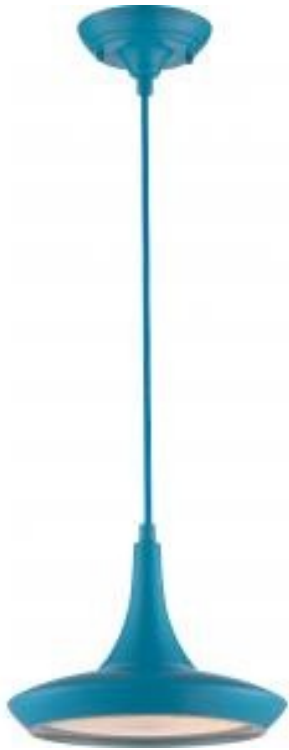

Project Name

Location

Prepared By

NUVO 62-444
FANTOM LED PENDNT W/RAYON WIRE

Notes

[www] 03-28-2023 09:13:07

General

Status	Discontinued
Collection	Fantom
Finish	Blue
Wattage	20W
Style	Transitional
CCT (Kelvin)	3000K
Color Temperature	Warm White
Width (in.)	10.5
Height (in.)	8
Indoor or Outdoor Fixture	Indoor

Specifications

Technology	LED
CRI	80+
Lumen Output	1420L
Rated Hours	30000
Voltage	120V
Dimmable	Yes-Dimmable
Weight (lb.)	3.5
Fixture Material	Glass / Metal
Fixture Type	Pendant

Dimensions

Back Plate or Canopy Height (in.)	1.8
Back Plate or Canopy Diameter (in.)	5.35