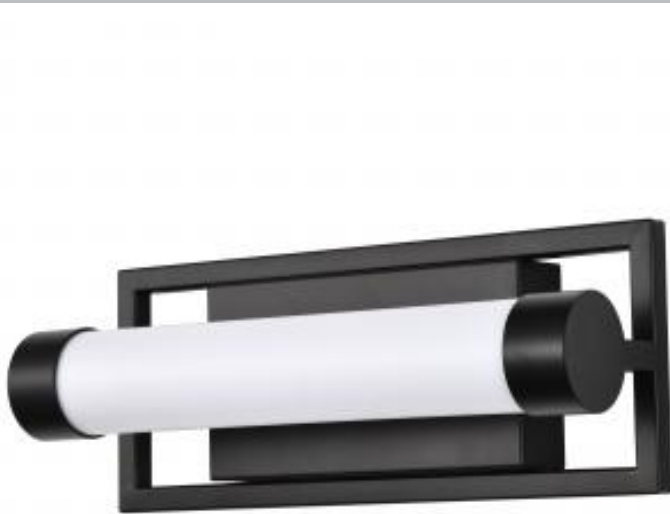

## NUVO 62-666

CANAL LED SMALL VANITY

### General

Status	Active
Collection	Canal
Finish	Matte Black
Wattage	13W
Style	Contemporary
CCT (Kelvin)	3000K
Color Temperature	Warm White
Width (in.)	12
Height (in.)	4.75
Extension (in.)	4.13
Indoor or Outdoor Fixture	Indoor