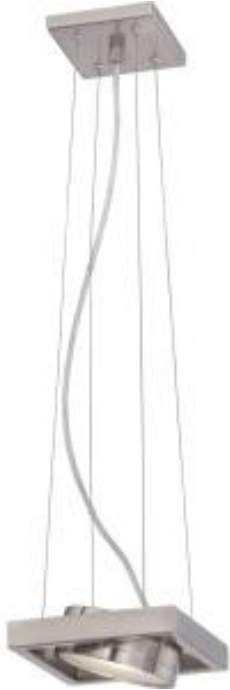

Project Name

Location

Prepared By

NUVO 62-997

HAWK LED PENDANT

Notes

[www] 01-15-2024 02:40:00

General

Status	Discontinued
Collection	Hawk
Finish	Brushed Nickel
Wattage	15W
CCT (Kelvin)	3000K
Color Temperature	Warm White
Length (in.)	6.5
Width (in.)	6.5
Height (in.)	2.5
Indoor or Outdoor Fixture	Indoor

Specifications

Technology	LED
CRI	90
Lumen Output	1190L
Voltage	120V
Dimmable	Yes-Dimmable
Weight (lb.)	2.76
Fixture Type	Pendant

Dimensions

Back Plate or Canopy Length (in.)	4.72
Back Plate or Canopy Width (in.)	4.72
Back Plate or Canopy Height (in.)	0.7
Wire Length	144 in.