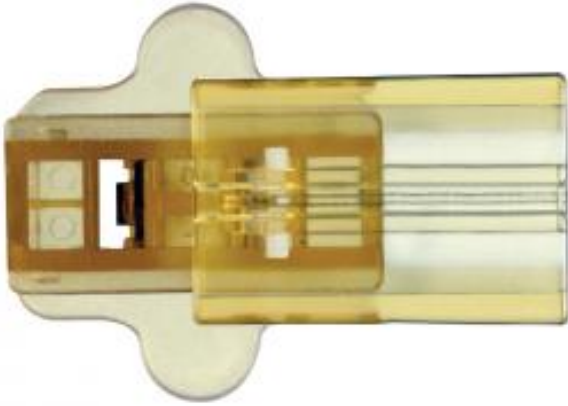

Project Name

Location

Prepared By

SATCO 80-2523

CLEAR GOLD FEMALE SPT-2 PLUG

Notes

[www] 01-15-2024 02:40:09

General

Status	Active
Voltage	125V
Wattage	125W
Length (in.)	1.13
Width (in.)	1.25
Height (in.)	1
Finish	Black
Safety Listing	cULus - Listed

Physical

Finish Family	Black
---------------	-------

Compliance

RoHS Compliant	No
----------------	----