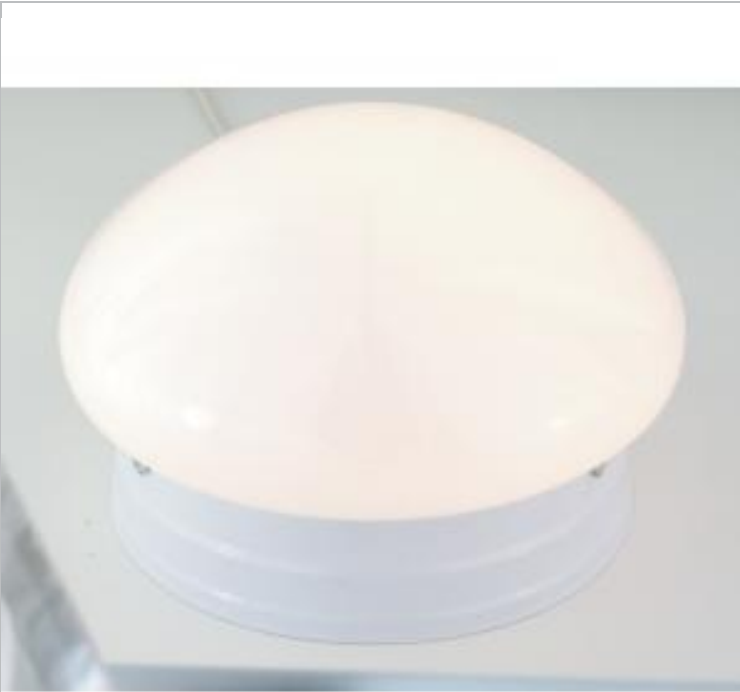

Project Name

Location

Prepared By

NUVO SF77-060

1 LIGHT SMALL MUSHROOM FLUSH

Notes

[www] 04-07-2023 09:17:09

General

Status	Active
Finish	White
Style	Traditional
Number of Lamps	1
Height (in.)	5
Width (in.)	7.5
Indoor or Outdoor Fixture	Indoor

Specifications

Base	Medium
Bulb Type	Lamp Dependent
Max Wattage	60W
Voltage	120V
Bulb Included	No
Dimmable	Lamp Dependent
Dimming Note	Dimming requirements and compatible dimmers are dependent on the light bulb(s) used
Glass Description	White
Weight (lb.)	1.56
Sloped Ceiling	Yes
Fixture Type	Flush Mount
Fixture Material	Steel