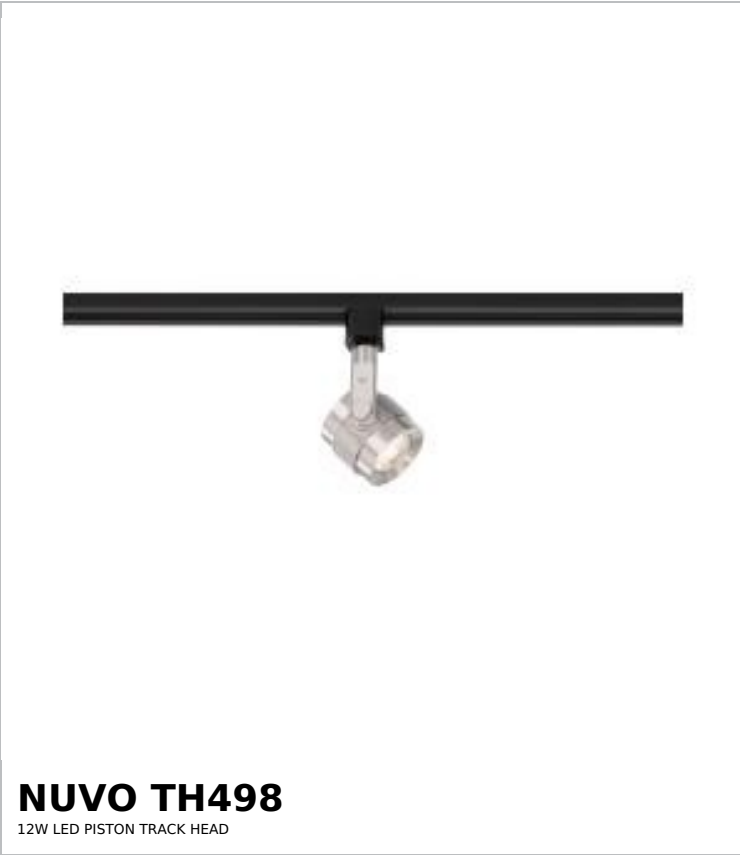

Project Name

Location

Prepared By

**Notes**

[www] 03-19-2023 01-43-37

**General**

Status	Active
Type	Track Head
Wattage	12W
Finish	Brushed Nickel
Beam Angle	24
CCT (Kelvin)	3000K
Temperature	Warm White
Base	Integrated
ANSI Base	Integrated
Indoor or Outdoor Fixture	Indoor

**Specifications**

CRI	90+
Lumen Output	1020L
Rated Hours	30000
Voltage	120V
Dimmable	Yes-Dimmable
Dimming Note	120V only
Weight (lb.)	0.77

**Dimensions**

Height (in.)	2.75
Width (in.)	2.75
Length (in.)	2.75
Extension (in.)	5.75