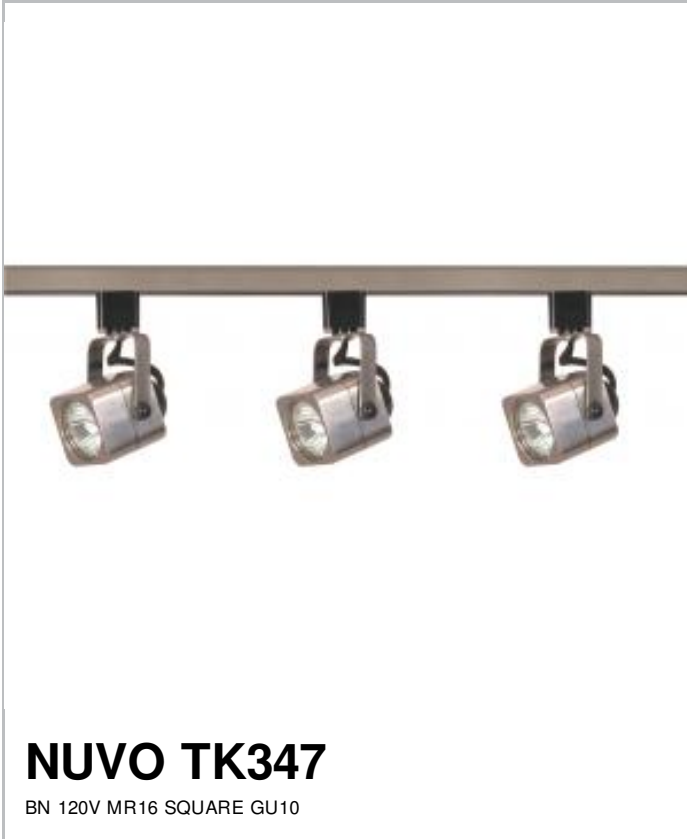

Project Name

Location

Prepared By

Notes

[www] 01-15-2024 02:40:13

General

Status	Active
Finish	Brushed Nickel
Base	Bi Pin GU10
Length (in.)	2.38
Width (in.)	2.25
Height (in.)	2.25
Dimmable	Lamp Dependent
Dimming Note	Dimming requirements and compatible dimmers are dependent on the light bulb(s) used
Technology	Halogen
Indoor or Outdoor Fixture	Indoor

Dimensions

Extension (in.)	5.88
Weight (lb.)	4.9

Compliance

Safety Listing	cETLus - Listed
Location Rating	Dry
UL Application	Track
Energy Star	No
DLC Approved	No
CA T20 / T24 Rationale	T20 Exempt - Fixtures Not Regulated
California Status	Lawful for sale in California
Title 20 / 24 Status	Lawful for sale
California Prop 65	Lead
RoHS Compliant	Yes

Additional Information

Additional Information	Most Track Accessories and Parts are available and interchangeable between finishes
Includes	(1) TR127 4' Track, (1) TP155 Floating Power Feed, (3) TH314 Track Heads, All Required Mounting Hardware
Warranty	1 Year Limited - Fixtures