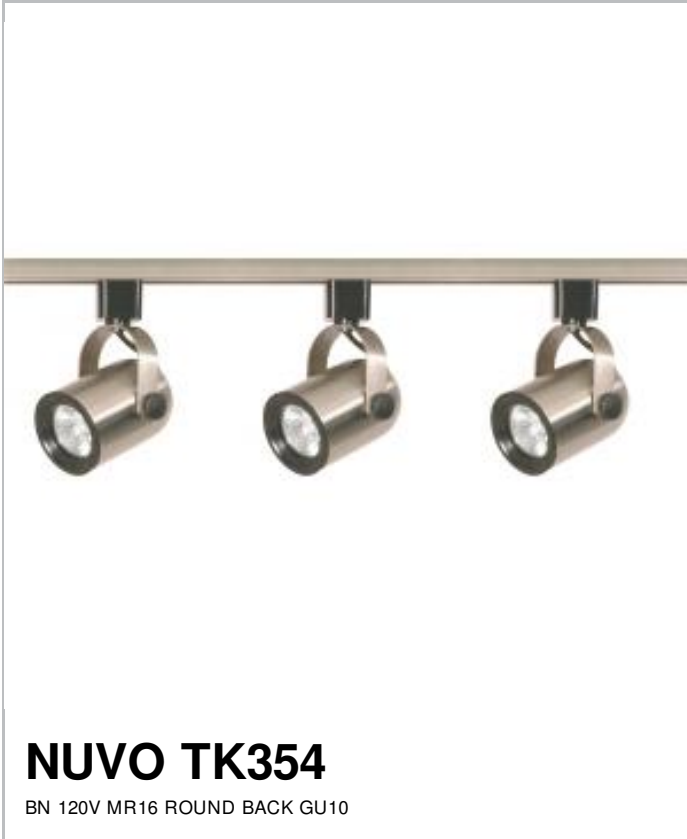

Project Name

Location

Prepared By

Notes

[www] 01-15-2024 02:40:13

General

Status	Active
Finish	Brushed Nickel
Base	Bi Pin GU10
Length (in.)	4.13
Width (in.)	2.75
Height (in.)	2.75
Dimmable	Lamp Dependent
Dimming Note	Dimming requirements and compatible dimmers are dependent on the light bulb(s) used
Technology	Halogen
Indoor or Outdoor Fixture	Indoor

Dimensions

Extension (in.)	6.5
Weight (lb.)	4.9

Compliance

Safety Listing	cETLus - Listed
Location Rating	Dry
UL Application	Track
Energy Star	No
DLC Approved	No
CA T20 / T24 Rationale	T20 Exempt - Fixtures Not Regulated
California Status	Lawful for sale in California
Title 20 / 24 Status	Lawful for sale
California Prop 65	Lead
RoHS Compliant	Yes

Additional Information

Additional Information	Most Track Accessories and Parts are available and interchangeable between finishes
Includes	(1) TR127 4' Track, (1) TP155 Floating Power Feed, (3) TH317 Track Heads, All Required Mounting Hardware
Warranty	1 Year Limited - Fixtures