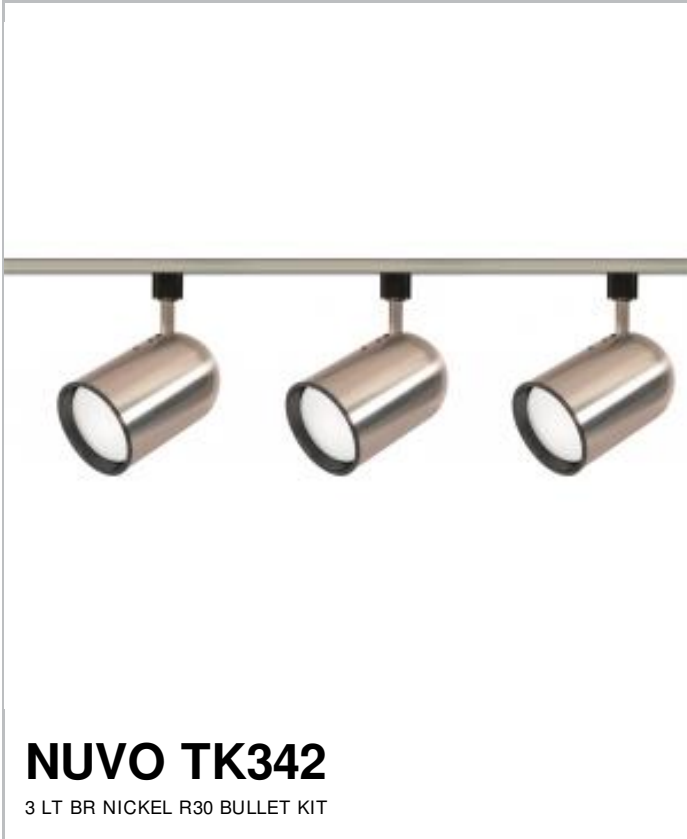

Project Name

Location

Prepared By

Notes

[www] 01-15-2024 02:40:13

General

Status	Active
Finish	Brushed Nickel
Base	Medium
Length (in.)	7
Width (in.)	4.5
Height (in.)	4.5
Dimmable	Lamp Dependent
Dimming Note	Dimming requirements and compatible dimmers are dependent on the light bulb(s) used
Technology	Incandescent
Indoor or Outdoor Fixture	Indoor

Dimensions

Extension (in.)	10
Weight (lb.)	5.88

Compliance

Safety Listing	cETLus - Listed
Location Rating	Dry
UL Application	Track
Energy Star	No
DLC Approved	No
CA T20 / T24 Rationale	T20 Exempt - Fixtures Not Regulated
California Status	Lawful for sale in California
Title 20 / 24 Status	Lawful for sale
California Prop 65	Lead
RoHS Compliant	Yes

Additional Information

Additional Information	Most Track Accessories and Parts are available and interchangeable between finishes
Includes	(1) TR127 4' Track, (1) TP155 Floating Power Feed, (3) TH306 Track Heads, All Required Mounting Hardware
Warranty	1 Year Limited - Fixtures