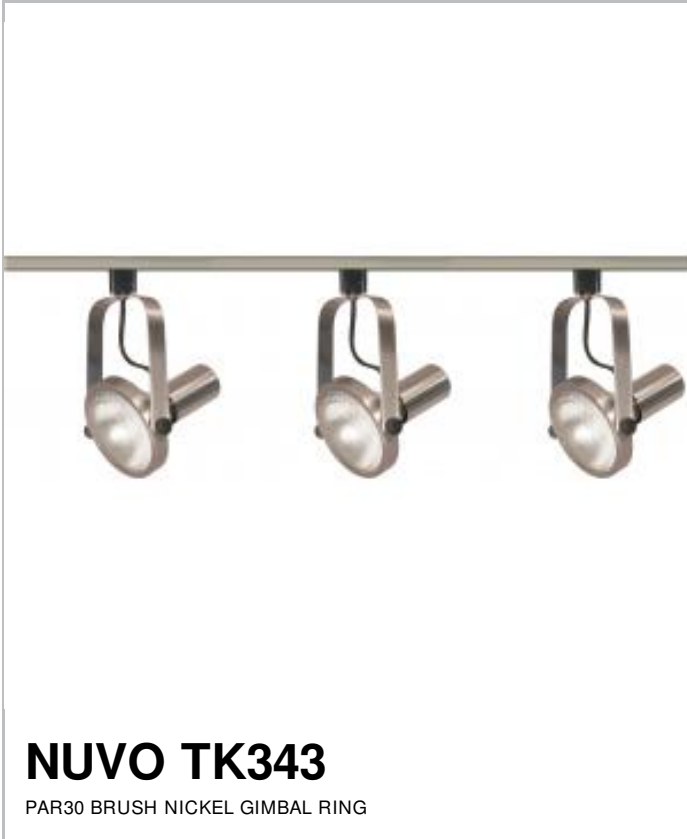

Project Name

Location

Prepared By

Notes

[www] 01-15-2024 02:40:13

General

Status	Active
Finish	Brushed Nickel
Base	Medium
Length (in.)	48
Width (in.)	4
Height (in.)	4
Dimmable	Lamp Dependent
Dimming Note	Dimming requirements and compatible dimmers are dependent on the light bulb(s) used
Technology	Incandescent
Indoor or Outdoor Fixture	Indoor

Dimensions

Extension (in.)	9.38
Weight (lb.)	5.88

Compliance

Safety Listing	cETLus - Listed
Location Rating	Dry
UL Application	Track
Energy Star	No
DLC Approved	No
CA T20 / T24 Rationale	T20 Exempt - Fixtures Not Regulated
California Status	Lawful for sale in California
Title 20 / 24 Status	Lawful for sale
California Prop 65	Lead
RoHS Compliant	Yes

Additional Information

Additional Information	Most Track Accessories and Parts are available and interchangeable between finishes
Includes	(1) TR127 4' Track, (1) TP155 Floating Power Feed, (3) TH301 Track Heads, All Required Mounting Hardware
Warranty	1 Year Limited - Fixtures